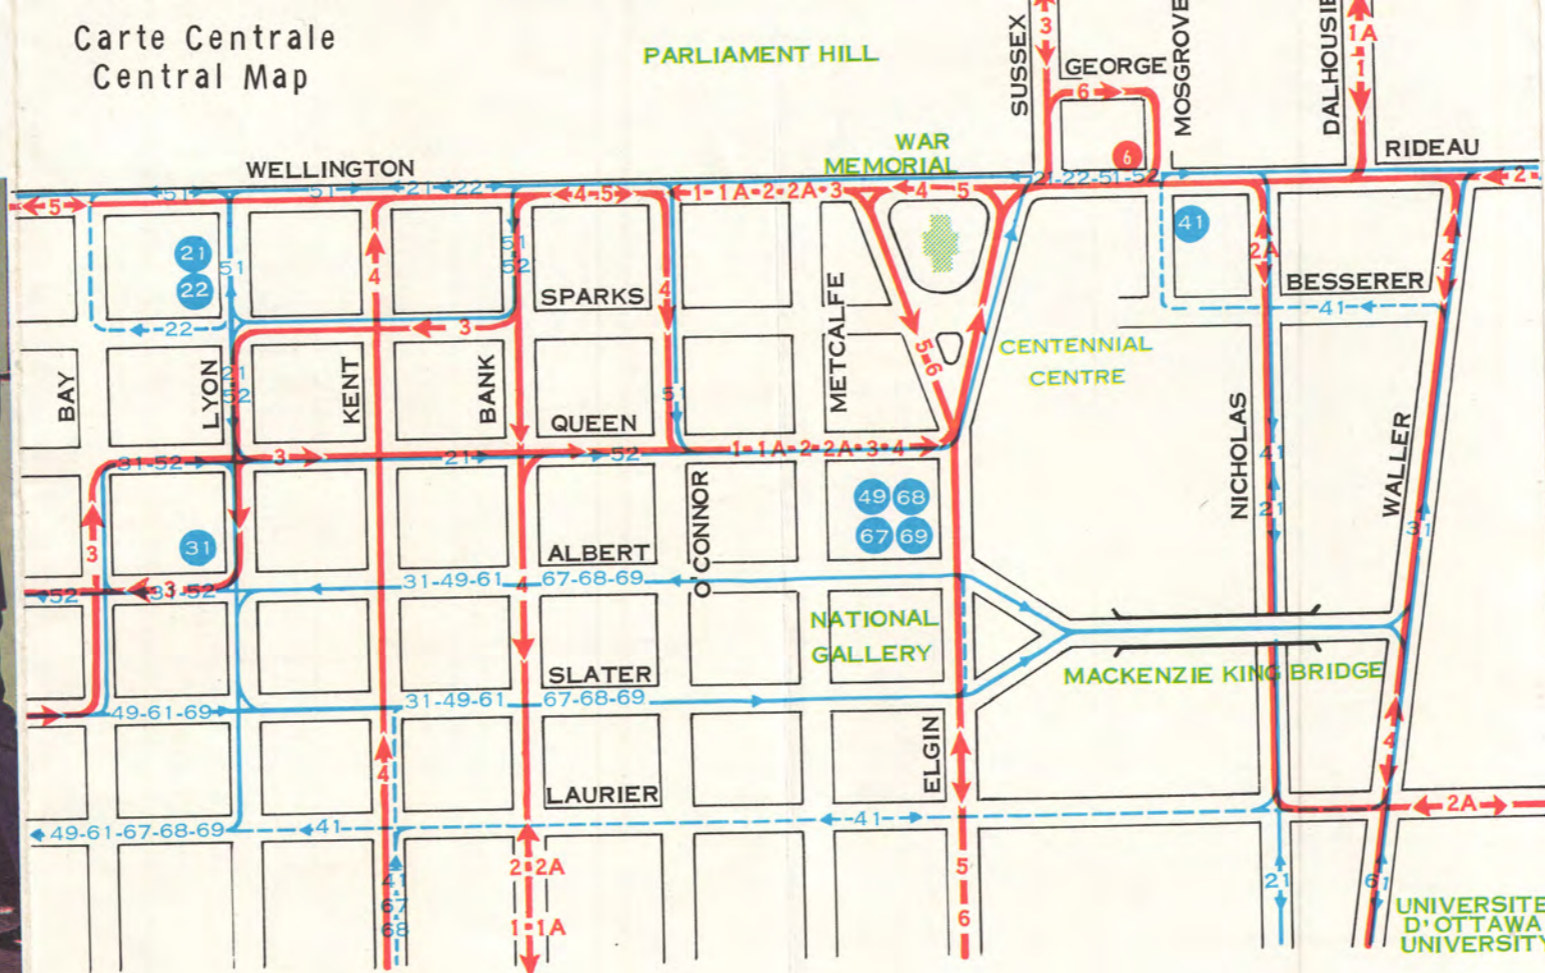

Carte Centrale
Central Map

CHARTER SERVICE

Modern buses are available for special trips or for any occasion when congenial group-travel under the care of experienced drivers is desired.

24 HOUR INFORMATION SERVICE

When you want to know how to reach any destination in Ottawa—call 236-3611.

This map is published in order that Ottawa Transportation Commission bus routes may be more accurately and generally known by the citizens and visitors to Ottawa.

VOYAGES EN GROUPE

Des autobus modernes sont disponibles pour voyages spéciaux, en toute occasion où vous voulez voyager en groupe sous la conduite de chauffeurs expérimentés.

SERVICE DE RENSEIGNEMENTS DE 24 HEURES

Pour savoir comment vous rendre quelque part à Ottawa, signalez 236-3611.

Cette carte est publiée par l'Ottawa Transportation Commission pour faire mieux connaître aux citoyens et visiteurs d'Ottawa les trajets des autobus.