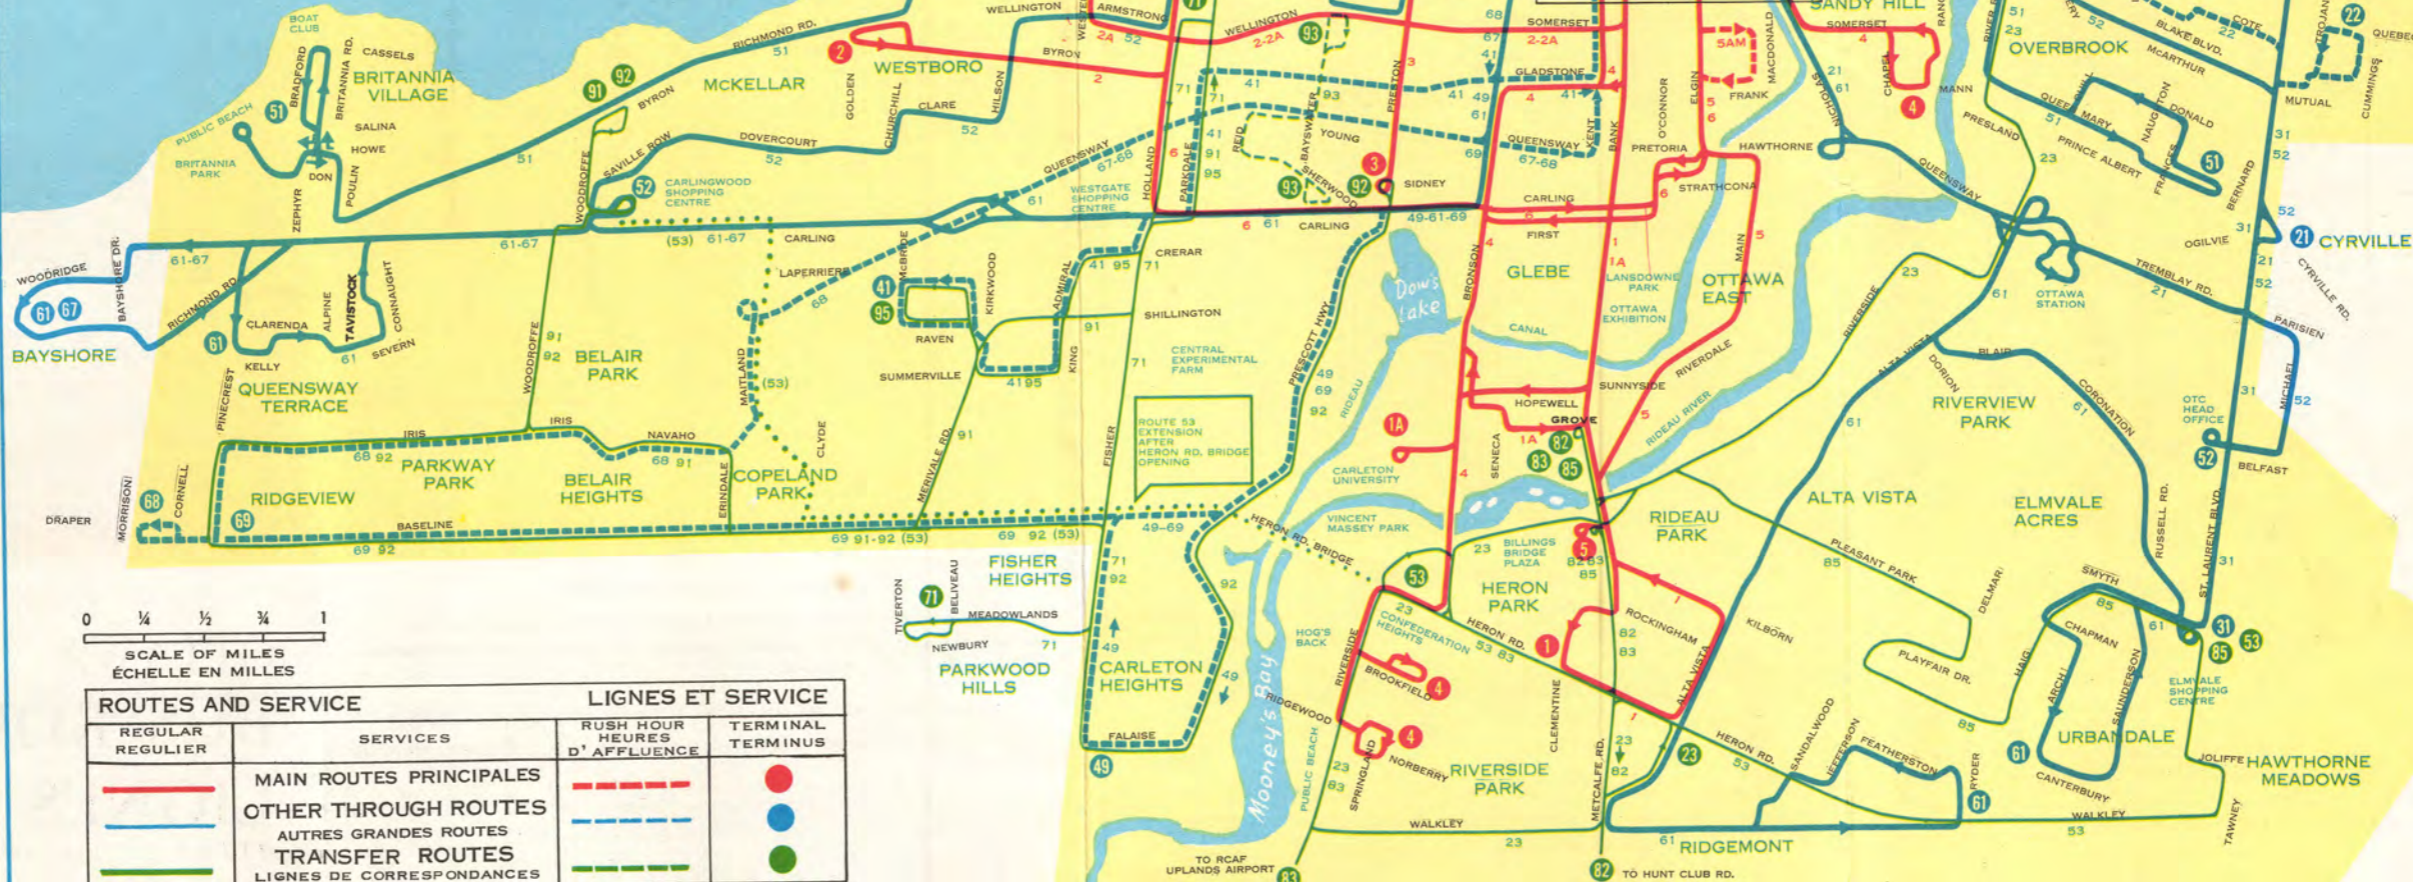

OTTAWA
BUS ROUTES
LIGNES D'AUTOBUS

OTTAWA TRANSPORTATION COMMISSION
MAY 1967

OTC BUS ROUTES LIGNES D'AUTOBUS

- 1 BANK-HERON RD. ST. PATRICK
- 1A BANK-SENECA (UNIVERSITY) ST. PATRICK
- 2 SOMERSET-BYRON RIDEAU AIRPORT RIDEAU-NRC
- 2A SOM-CLEARVIEW LAURIER
- 3 PRESTON SUSSEX-EASTVIEW
- 4 BRONSON MANN-CHAPEL
- 5 HULL RIVERDALE
- 6 RIDEAU-SUSSEX HOLLAND
- 21 LYON-WELL'N TREMBLAY RD. (OTTAWA STATION)
- 22 LYON-WELL'N BLAKE BLVD.
- 23 EASTVIEW WALKLEY
- 31 ALBERT-KENT MANOR PARK (ST. LAURENT BLVD.)
- 41 RID-MOSGROVE CRERAR
- 49 SLATER & ELGIN CARLETON HTS.
- 51 BRITANNIA OVERBROOK
- 52 CARLINGWOOD CYRVILLE
- 53 HERON ROAD
- 61 CARLING (BAYSHORE) ALTA VISTA
- CARLING-PINECR ELMVALE ACRES
- 67 SLATER & ELGIN QUEENSWAY CARLING
- 68 SLATER & ELGIN QUEENSWAY-IRIS
- 69 SLATER & ELGIN BASELINE-IRIS
- 71 HOLLAND-WELL'N PARKWOOD HILLS
- 82 BANK & GROVE METCALFE RD.
- 83 BANK & GROVE UPLANDS
- 85 BANK & GROVE PLEASANT PARK
- 91 WOODROFFE PARKDALE
- 92 WOODROFFE CARLETON HTS.
- 93 BAYSWATER
- 95 PARKDALE CRERAR

ROUTES AND SERVICE		LIGNES ET SERVICE	
REGULAR REGULIER	SERVICES	RUSH HOUR HEURES D'AFFLUENCE	TERMINAL TERMINUS
	MAIN ROUTES PRINCIPALES		
	OTHER THROUGH ROUTES		
	TRANSFER ROUTES		
	LIGNES DE CORRESPONDANCES		

RUSH HOURS ONLY — HEURES D'AFFLUENCE
 ROUTES — 22-41-49-67-68-69-93
 Timetables Available for all Routes
 Horaires disponibles pour tout lignes